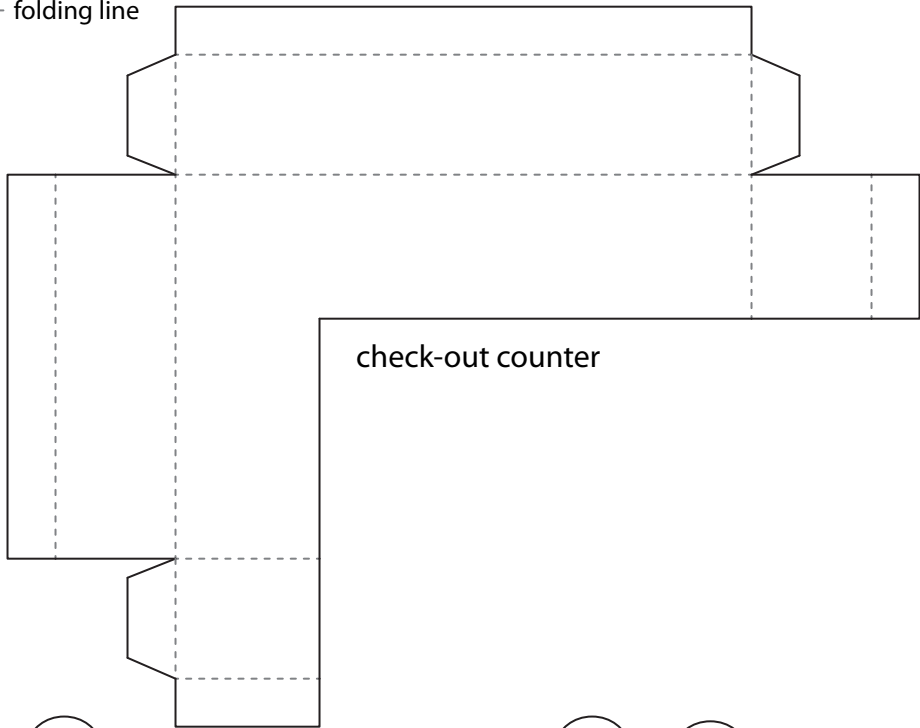

SCALE 1/2" = 1'-0"

---- folding line

SCALE 1/2" = 1'-0"

---- folding line

mirror