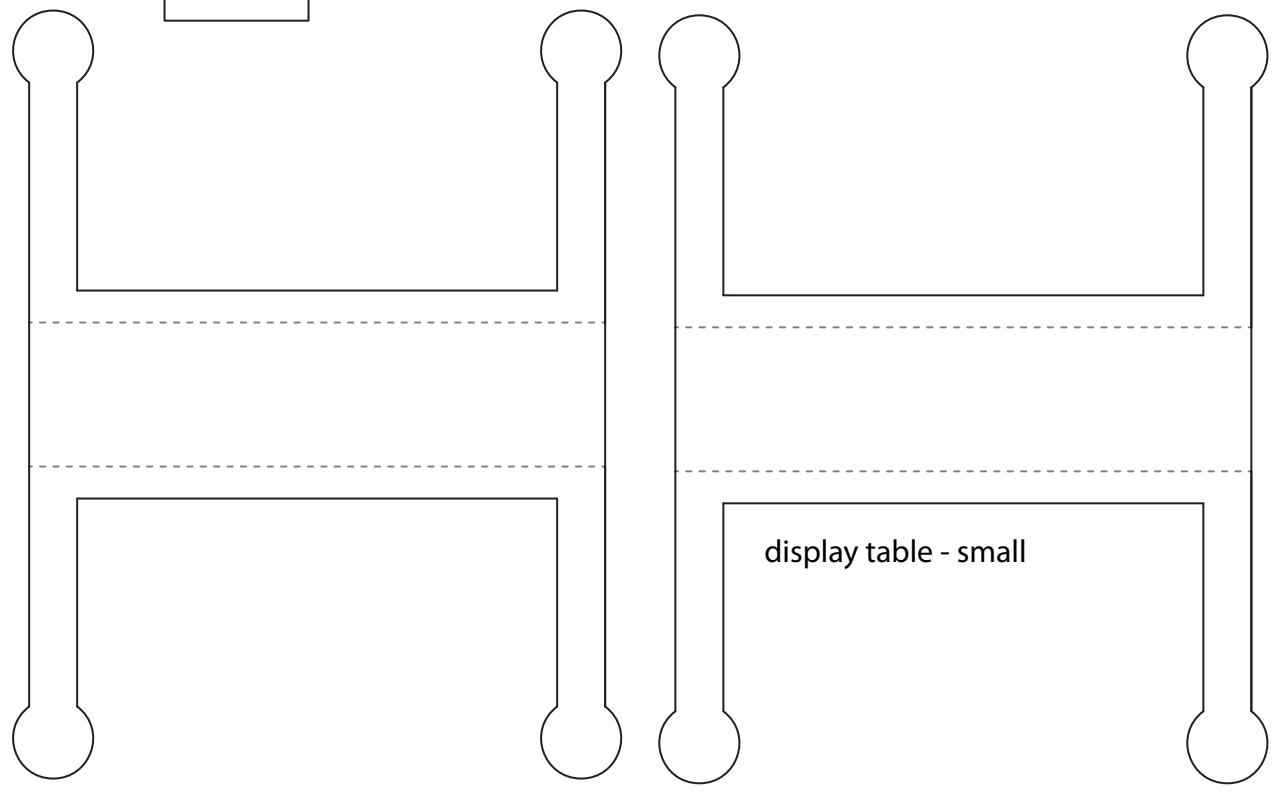

SCALE 1/2" = 1'-0"

---- folding line

SCALE 1/2" = 1'-0"

---- folding line

mirror